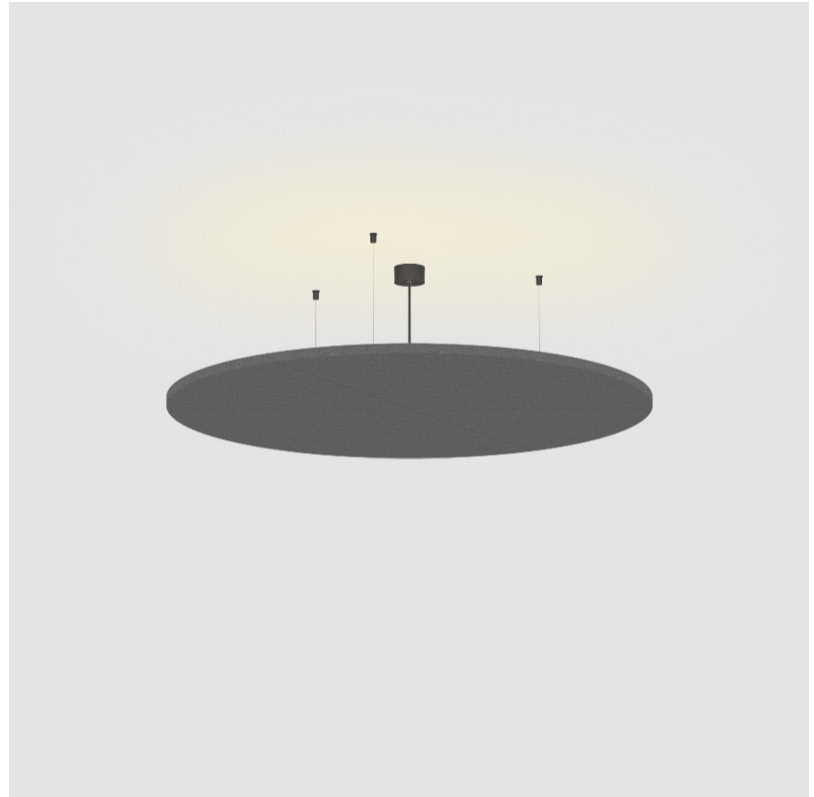

1. To build a product code in our configurator select the specify button on the base model # product page
2. To build a manual product code on this datasheet choose from the options listed below in blue font and add the suffix to the base model #

GENERAL

Series: Glorious Acoustic Light Panel
Partner: Prolicht
Division: Architectural
Installation: Suspension
Product Type: Acoustic
Mounting Location: Ceiling
Light Distribution: Indirect

PHYSICAL

Shape: Round
Diameter (mm): 946
Diameter (in): 37 1/4
Height (mm): 54
Height (in): 2 1/8

Fixture Finish: SSR / BKV / CWI / CRY / HAB / UFT / ITA / RUA / FTG / MYG / LOD / PUS / FRO / FUP / KIA / POP / BLS / SPG / MEY / GOH / CHC / COM / ABZ / JAG / OBR / MOS / ROR

Acoustic Finish: SFW / CYW / SEE / SYN / MTS / PMB / TTN / CYB / STO / DPE / BES / SHB / ARE / ANE / VRD / CRF

Fixture Material: Aluminum
Primary Material: Acoustic

Cable Details: 2000mm / 78 3/4" or 6000mm / 236 1/4" Transparent Cable

ELECTRICAL

Lamp Type: LED (Zhaga Standard)
Input Wattage (W): 24
Total Output Wattage (W): 21.8
Dimming: Non-Dimmable
Driver Included: Yes
Driver Location: Integrated
Driver Type: Constant Current - Universal
Driver Class: Class 2
Input Voltage (V): 120 - 277

LED

Max. Delivered Lumen (lm): 1753 / 1771 / 1824 / 1877
Nominal Lumen (lm): 2138 / 2160 / 2225 / 2290
CRI: >90 CRI
Lamp Life (hrs): 50000

OPTICAL

RATINGS AND CERTIFICATIONS

Certified By: CSA Certified to UL and CSA Standards
IP rating: IP20

Ø946mm 37 1/4"