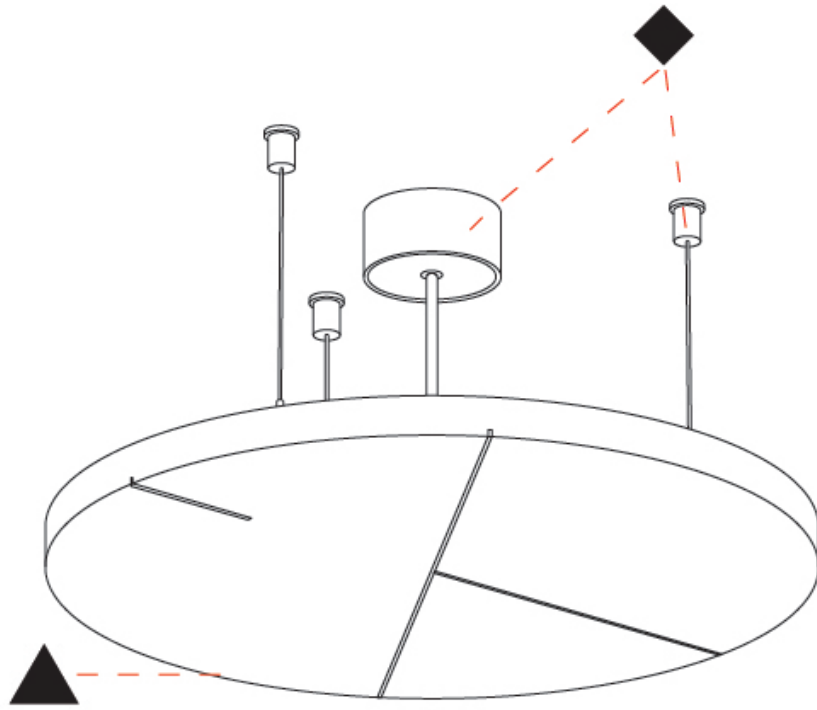

Ø446mm 17 ⁷/₁₆"

GLORIOUS ACOUSTIC LIGHT PANEL SUSPENSION

A300712-

PROJECT	_____
TYPE	_____
SPECIFIER	_____
QUANTITY	_____
DATE	_____

A

PROJECT
TYPE
SPECIFIER
QUANTITY
DATE

GLORIOUS ACOUSTIC LIGHT PANEL SUSPENSION