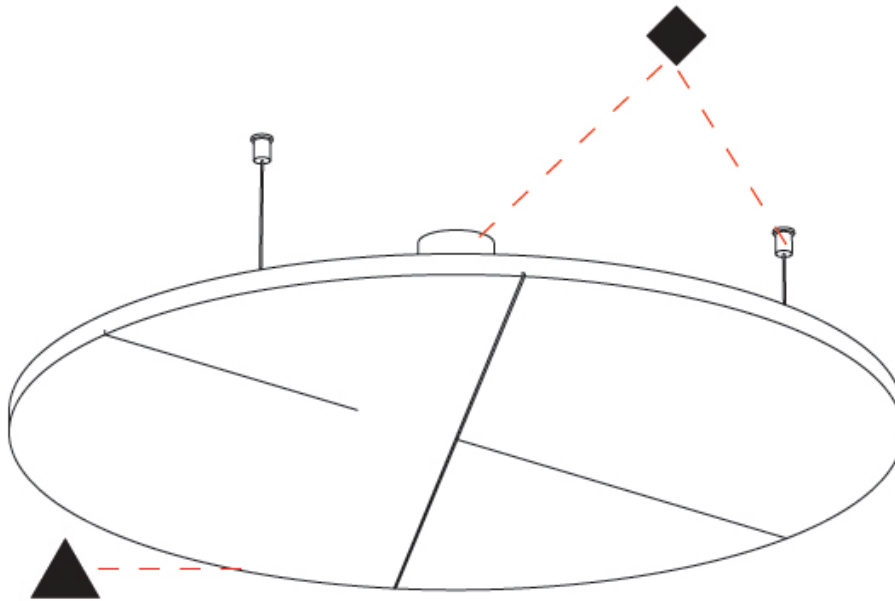

GLORIOUS ACOUSTIC LIGHT PANEL SUSPENSION

A300714-

PROJECT	_____
TYPE	_____
SPECIFIER	_____
QUANTITY	_____
DATE	_____