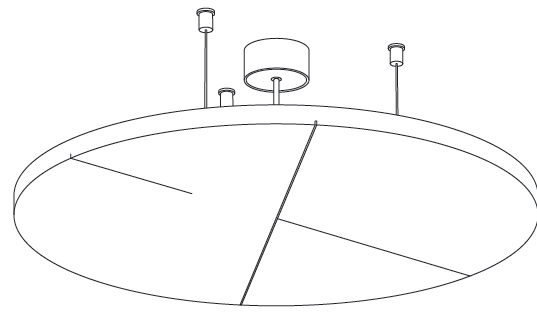

1. To build a product code in our configurator select the specify button on the base model # product page
2. To build a manual product code on this datasheet choose from the options listed below in blue font and add the suffix to the base model #

GENERAL

Series: Glorious Acoustic Light Panel
Partner: Prolicht
Division: Architectural
Installation: Suspension
Product Type: Acoustic
Mounting Location: Ceiling
Light Distribution: Indirect

PHYSICAL

Shape: Round
Diameter (mm): 646
Diameter (in): 27 ⁷/₁₆
Height (mm): 54
Height (in): 2 ¹/₈

Fixture Finish: SSR / BKV / CWI / CRY / HAB / UFT / ITA / RUA / FTG / MYG / LOD / PUS / FRO / FUP / KIA / POP / BLS / SPG / MEY / GOH / CHC / COM / ABZ / JAG / OBR / MOS / ROR

Acoustic Finish: SFW / CYW / SEE / SYN / MTS / PMB / TTN / CYB / STO / DPE / BES / SHB / ARE / ANE / VRD / CRF

Fixture Material: Aluminum
Primary Material: Acoustic

Cable Details: 2000mm / 78 3/4" or 6000mm / 236 1/4" Transparent Cable

ELECTRICAL

Lamp Type: LED (Zhaga Standard)
Input Wattage (W): 10
Total Output Wattage (W): 9.1
Dimming: Non-Dimmable
Driver Included: Yes
Driver Location: Integrated
Driver Type: Constant Current - Universal
Driver Class: Class 2
Input Voltage (V): 120 - 277

LED

Max. Delivered Lumen (lm): 701 / 708 / 730 / 751
Nominal Lumen (lm): 855 / 864 / 890 / 916
CRI: >90 CRI
Lamp Life (hrs): 50000

OPTICAL

RATINGS AND CERTIFICATIONS

Certified By: CSA Certified to UL and CSA Standards
IP rating: IP20

Ø646mm 25 ⁷/₁₆"