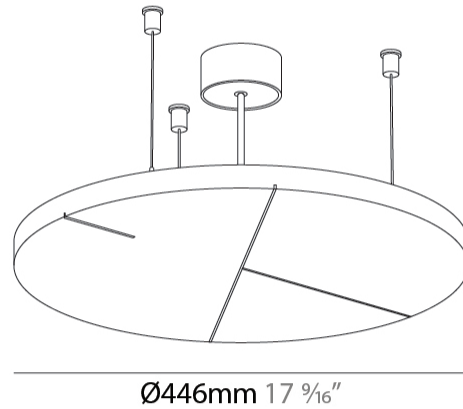

1. To build a product code in our configurator select the specify button on the base model # product page
2. To build a manual product code on this datasheet choose from the options listed below in blue font and add the suffix to the base model #

GENERAL

Series: Glorious Acoustic Light Panel
Partner: Prolicht
Division: Architectural
Installation: Suspension
Product Type: Acoustic
Mounting Location: Ceiling
Light Distribution: Indirect

PHYSICAL

Shape: Round
Diameter (mm): 446
Diameter (in): 17 ⁹/₁₆
Height (mm): 54
Height (in): 2 ¹/₈

Fixture Finish: SSR / BKV / CWI / CRY / HAB / UFT / ITA / RUA / FTG / MYG / LOD / PUS / FRO / FUP / KIA / POP / BLS / SPG / MEY / GOH / CHC / COM / ABZ / JAG / OBR / MOS / ROR

Acoustic Finish: SFW / CYW / SEE / SYN / MTS / PMB / TTN / CYB / STO / DPE / BES / SHB / ARE / ANE / VRD / CRF

Fixture Material: Aluminum
Primary Material: Acoustic

Cable Details: 2000mm / 78 3/4" or 6000mm / 236 1/4" Transparent Cable

ELECTRICAL

Lamp Type: LED (Zhaga Standard)
Input Wattage (W): 10
Total Output Wattage (W): 9.1
Dimming: Non-Dimmable
Driver Included: Yes
Driver Location: Integrated
Driver Type: Constant Current - Universal
Driver Class: Class 2
Input Voltage (V): 120 - 277

LED

Max. Delivered Lumen (lm): 701 / 708 / 730 / 751
Nominal Lumen (lm): 855 / 864 / 890 / 916
CRI: >90 CRI
Lamp Life (hrs): 50000

OPTICAL

RATINGS AND CERTIFICATIONS

Certified By: CSA Certified to UL and CSA Standards
IP rating: IP20