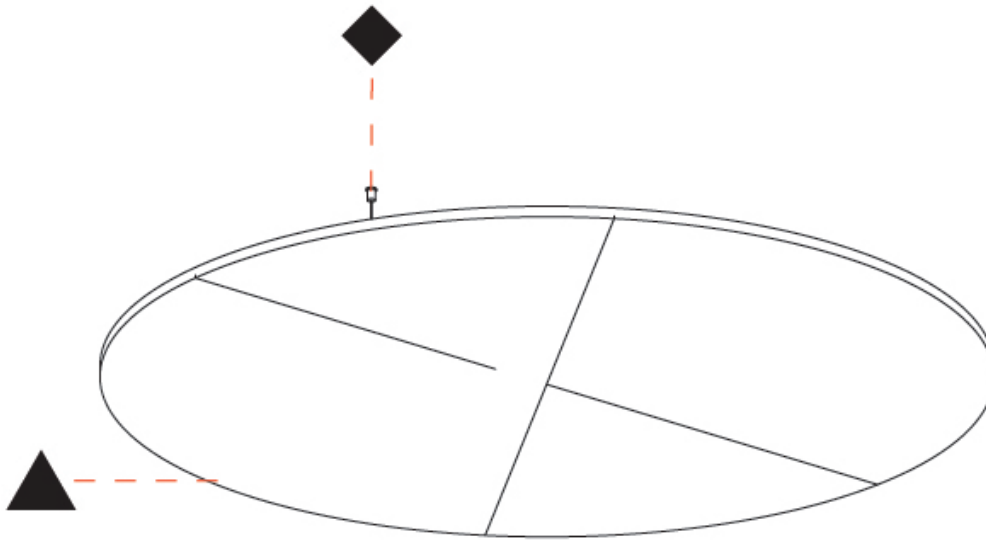

GLORIOUS ACOUSTIC LIGHT PANEL SUSPENSION

A300717-

PROJECT

TYPE

SPECIFIER

QUANTITY

DATE

A