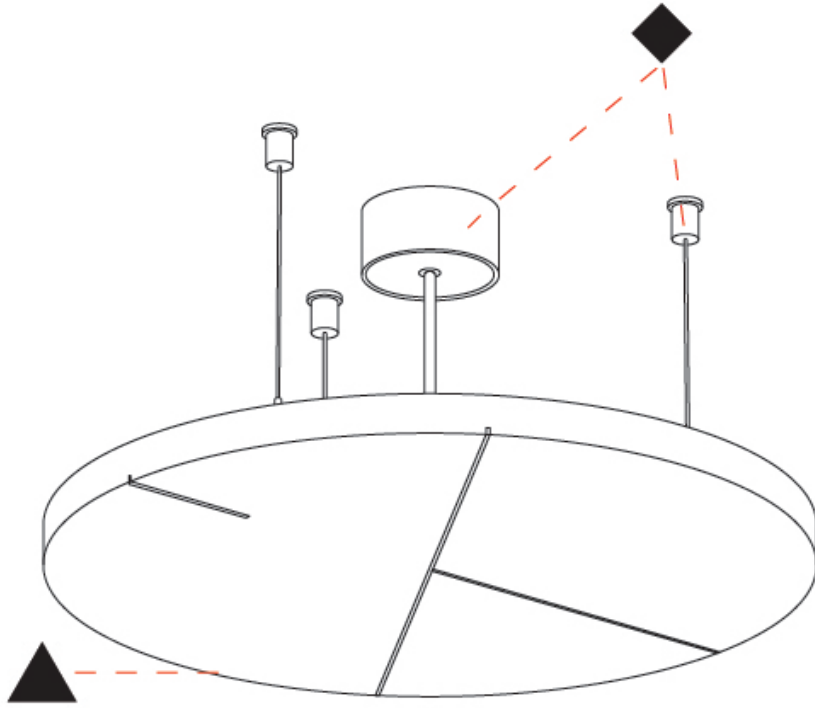

GLORIOUS ACOUSTIC LIGHT PANEL SUSPENSION

A300712-

PROJECT	_____
TYPE	_____
SPECIFIER	_____
QUANTITY	_____
DATE	_____

A