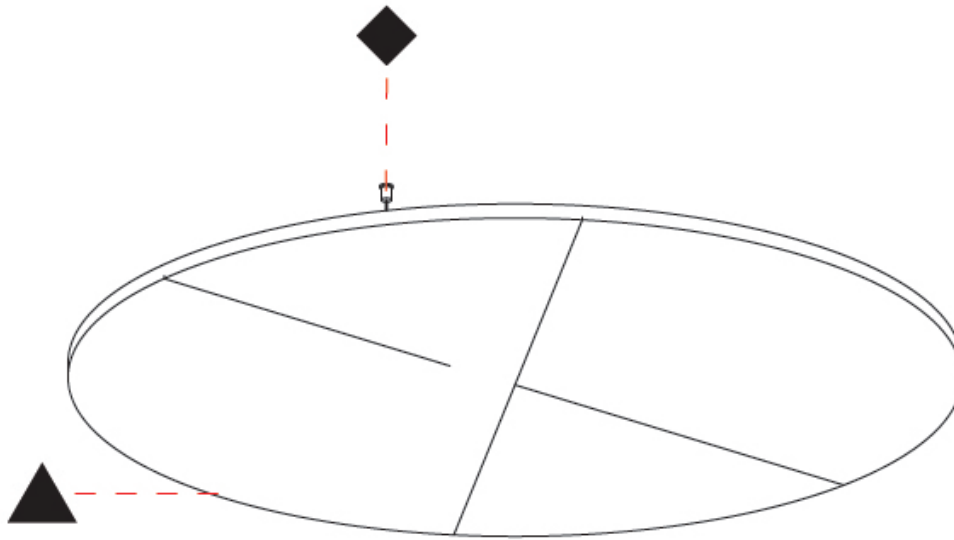

Ø1416mm 55 3/4"

GLORIOUS ACOUSTIC LIGHT PANEL SUSPENSION

A300716-

PROJECT

TYPE

SPECIFIER

QUANTITY

DATE