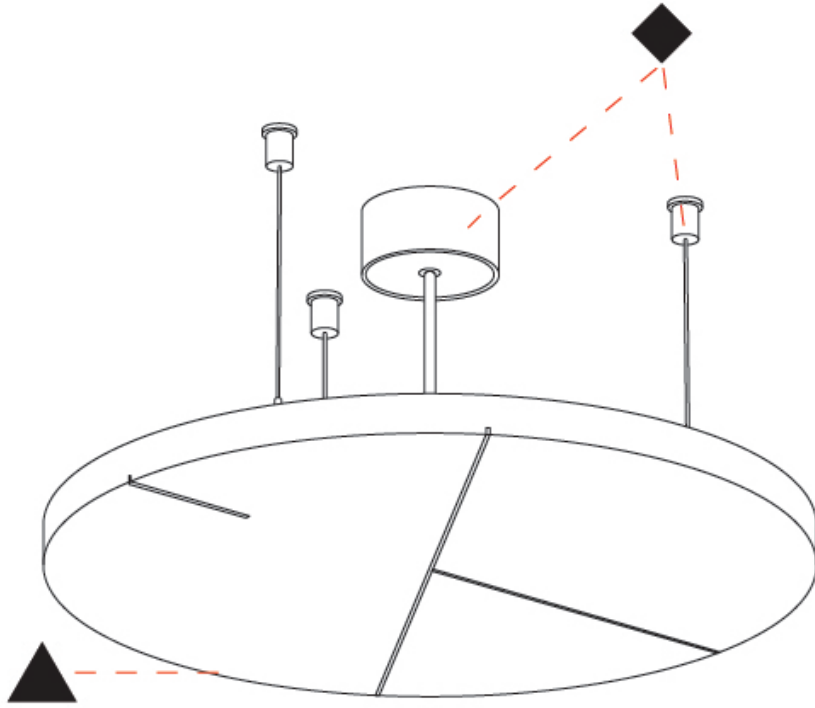

GLORIOUS ACOUSTIC LIGHT PANEL SUSPENSION

A300712-

PROJECT	_____
TYPE	_____
SPECIFIER	_____
QUANTITY	_____
DATE	_____