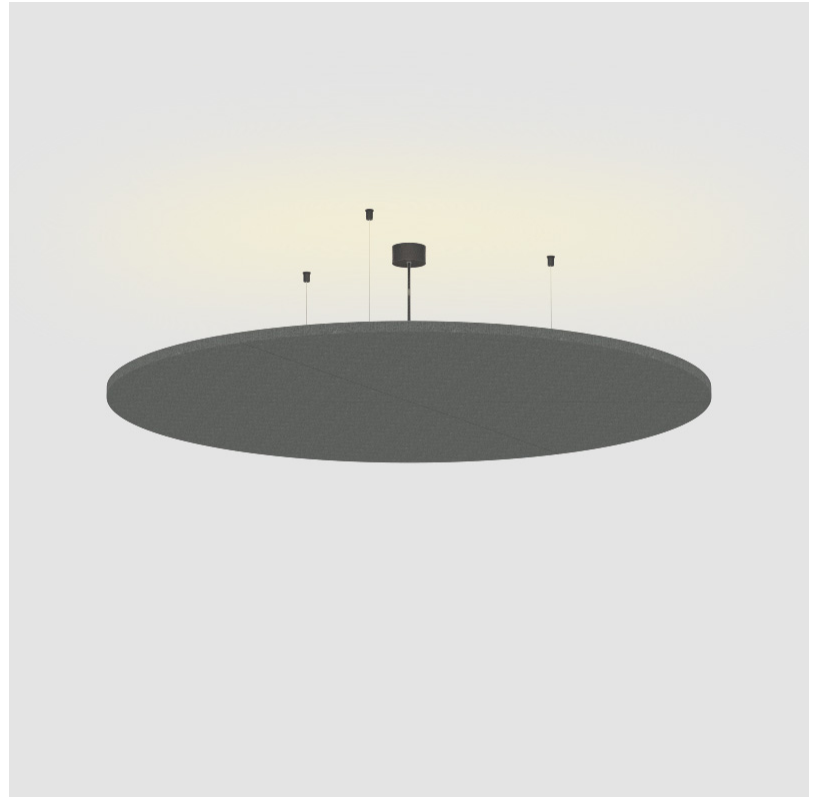

1. To build a product code in our configurator select the specify button on the base model # product page
2. To build a manual product code on this datasheet choose from the options listed below in blue font and add the suffix to the base model #

GENERAL

Series: Glorious Acoustic Light Panel
Partner: Prolicht
Division: Architectural
Installation: Suspension
Product Type: Acoustic
Mounting Location: Ceiling
Light Distribution: Indirect

PHYSICAL

Shape: Round
Diameter (mm): 1416
Diameter (in): 65 3/4
Width (mm): 54
Height (mm): 54
Height (in): 2 1/8

Fixture Finish: SSR / BKV / CWI / CRY / HAB / UFT / ITA / RUA / FTG / MYG / LOD / PUS / FRO / FUP / KIA / POP / BLS / SPG / MEY / GOH / CHC / COM / ABZ / JAG / OBR / MOS / ROR

Acoustic Finish: SFW / CYW / SEE / SYN / MTS / PMB / TTN / CYB / STO / DPE / BES / SHB / ARE / ANE / VRD / CRF

Fixture Material: Aluminum
Primary Material: Acoustic
Cable Details: 2000mm / 78 3/4" or 6000mm / 236 1/4" Transparent Cable

ELECTRICAL

Lamp Type: LED (Zhaga Standard)
Input Wattage (W): 23.8
Total Output Wattage (W): 21.8
Dimming: Non-Dimmable
Driver Included: Yes
Driver Location: Integrated
Driver Type: Constant Current - Universal
Driver Class: Class 2
Input Voltage (V): 120 - 277

LED

Max. Delivered Lumen (lm): 1753 / 1771 / 1824 / 1877
Nominal Lumen (lm): 2138 / 2160 / 2225 / 2290
CRI: >90 CRI
Lamp Life (hrs): 50000

OPTICAL

RATINGS AND CERTIFICATIONS

Certified By: CSA Certified to UL and CSA Standards
IP rating: IP20

Ø1416mm 55 3/4"