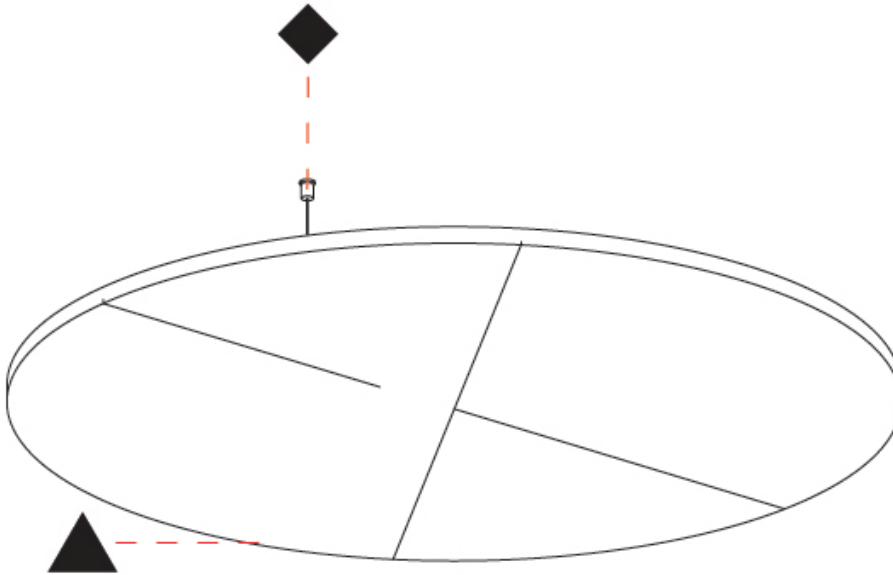

Ø1246mm 49 1/16"

GLORIOUS ACOUSTIC LIGHT PANEL SUSPENSION

A300715-

PROJECT

TYPE

SPECIFIER

QUANTITY

DATE