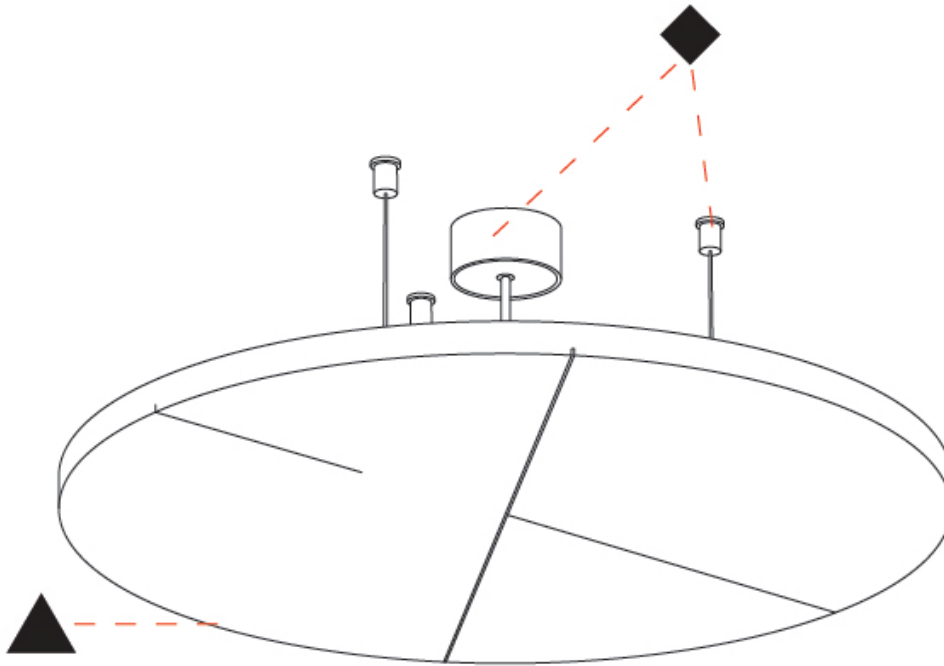

GLORIOUS ACOUSTIC LIGHT PANEL SUSPENSION

A300713-

PROJECT	_____
TYPE	_____
SPECIFIER	_____
QUANTITY	_____
DATE	_____

A