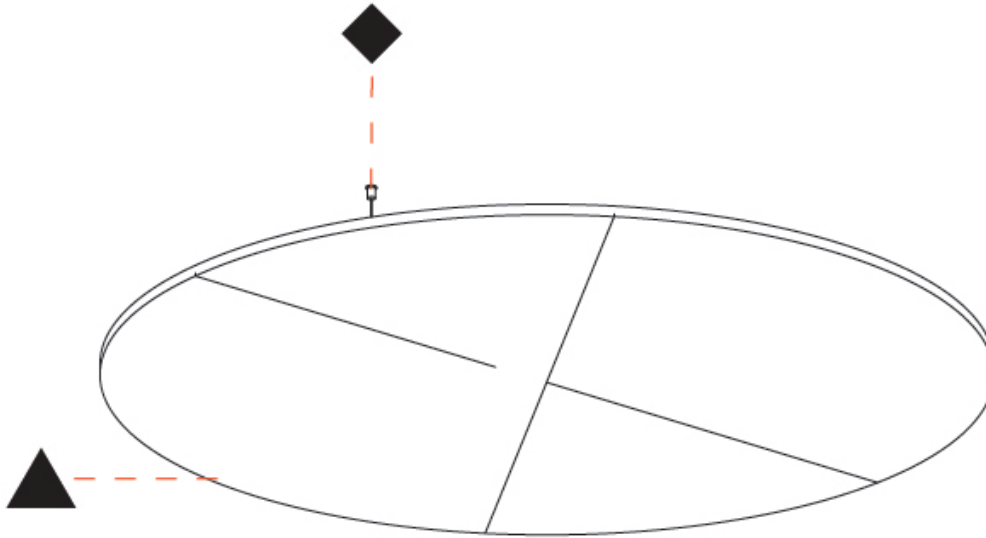

Ø1796mm 70 11/16"

GLORIOUS ACOUSTIC LIGHT PANEL SUSPENSION

A300717-

PROJECT

TYPE

SPECIFIER

QUANTITY

DATE