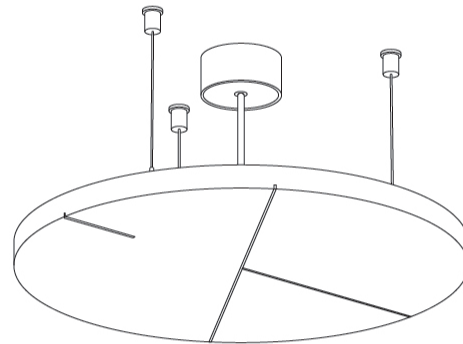

GENERAL

Series: Glorious Acoustic Light Panel
Brand: Prolicht
Division: Architectural
Mounting Type: Suspension
Mounting Location: Ceiling
Subcategory: Acoustic

PHYSICAL

Shape: Round
Diameter (mm): 446
Diameter (in): 17 ⁹/₁₆
Height (mm): 54
Height (in): 2 ¹/₈
Light Distribution: Indirect
Fixture Finish: SSR / BKV / CWI / CRY / HAB / UFT / ITA / RUA / FTG / MYG / LOD / PUS / FRO / FUP / KIA / POP / BLS / SPG / MEY / GOH / GUM / CHC / COM / ABZ / JAG / OBR / MOS / ROR

Accent Finish: ANC / ASH / BNA / BTC / BZE / CEL / EGG / EVG / FOG / FOS / FST / FUA / IRI / IRO / KHA / LIC / LIM / MER / MSN / MUS / ONX / PEA / PLU / POL / PPY / RAY / ROY / RST / STE / SWD / TAN / TAU

Fixture Material: Aluminum
Cable Details: 2 000mm / 78 3/4" or 6 000mm / 236 1/4" Transparent Cable

ELECTRICAL

Lamp Type: LED (Zhaga Standard)
Input Wattage (W): 10
Total Output Wattage (W): 9.1
Dimming: Non-Dimmable
Driver Included: Yes
Driver Location: Integrated
Driver Type: Constant Current - Universal
Driver Class: Class 2
Input Voltage (V): 120 - 277

LED

Max. Delivered Lumen (lm): 701 / 708 / 730 / 751
Nominal Lumen (lm): 855 / 864 / 890 / 916
CRI: >90 CRI
Lamp Life (hrs): 50000

OPTICAL

RATINGS AND CERTIFICATIONS

Certified By: CSA Certified to UL and CSA Standards
IP rating: IP20

Ø446mm 17 ⁹/₁₆"