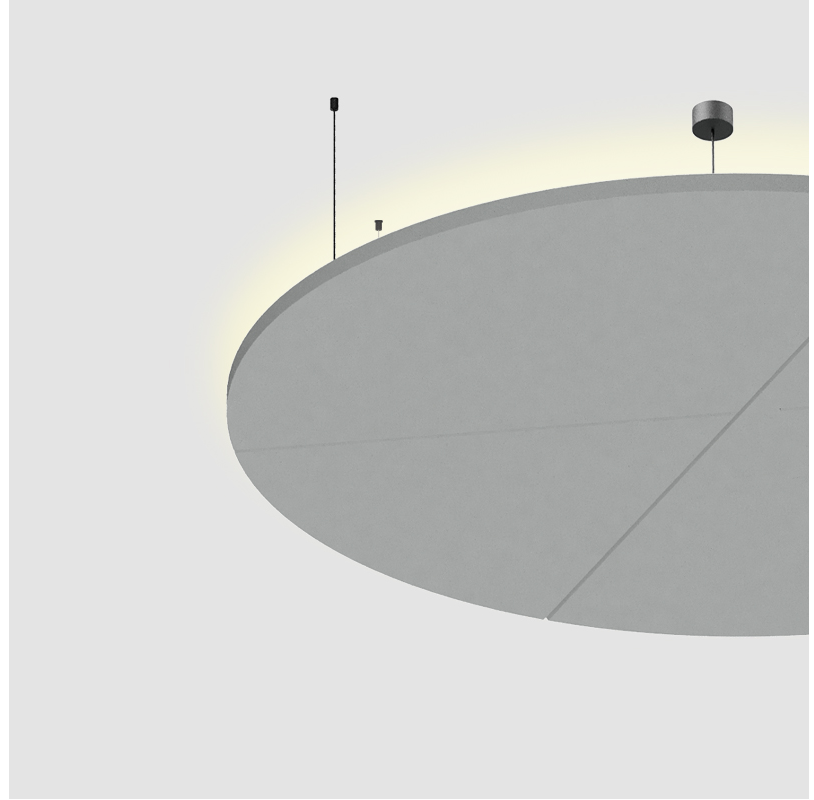

1. To build a product code in our configurator select the specify button on the base model # product page
2. To build a manual product code on this datasheet choose from the options listed below in blue font and add the suffix to the base model #

GENERAL

Series: Glorious Acoustic Light Panel
Partner: Prolicht
Division: Architectural
Installation: Suspension
Product Type: Acoustic
Mounting Location: Ceiling
Light Distribution: Indirect

PHYSICAL

Shape: Round
Diameter (mm): 446
Diameter (in): 17 ⁹/₁₆
Height (mm): 54
Height (in): 2 ¹/₈

Fixture Finish: SSR / BKV / CWI / CRY / HAB / UFT / ITA / RUA / FTG / MYG / LOD / PUS / FRO / FUP / KIA / POP / BLS / SPG / MEY / GOH / CHC / COM / ABZ / JAG / OBR / MOS / ROR

Acoustic Finish: SFW / CYW / SEE / SYN / MTS / PMB / TTN / CYB / STO / DPE / BES / SHB / ARE / ANE / VRD / CRF

Fixture Material: Aluminum
Primary Material: Acoustic

Cable Details: 2000mm / 78 3/4" or 6000mm / 236 1/4" Transparent Cable

ELECTRICAL

Lamp Type: LED (Zhaga Standard)
Input Wattage (W): 10
Total Output Wattage (W): 9.1
Dimming: Non-Dimmable
Driver Included: Yes
Driver Location: Integrated
Driver Type: Constant Current - Universal
Driver Class: Class 2
Input Voltage (V): 120 - 277

LED

Max. Delivered Lumen (lm): 701 / 708 / 730 / 751
Nominal Lumen (lm): 855 / 864 / 890 / 916
CRI: >90 CRI
Lamp Life (hrs): 50000

OPTICAL

RATINGS AND CERTIFICATIONS

Certified By: CSA Certified to UL and CSA Standards
IP rating: IP20