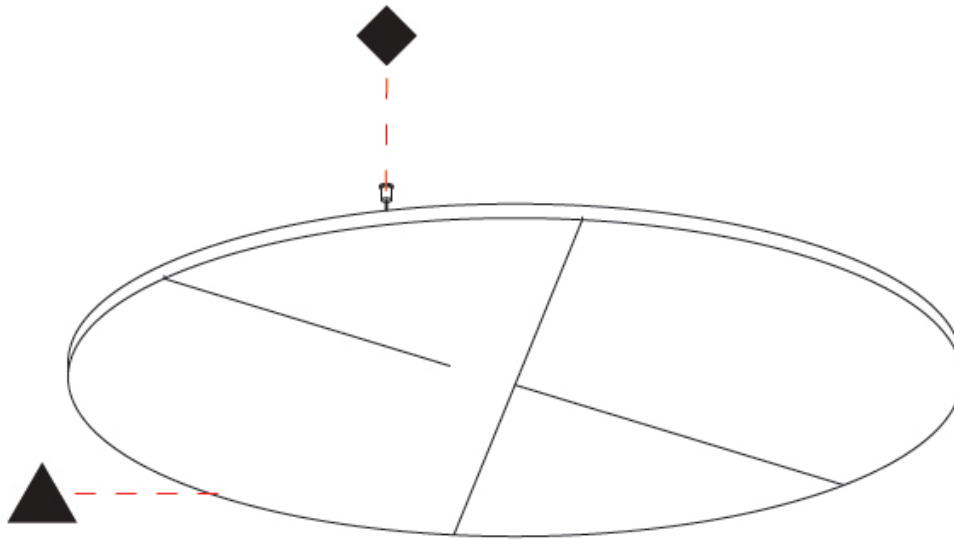

GLORIOUS ACOUSTIC LIGHT PANEL SUSPENSION

A300716-

PROJECT	_____
TYPE	_____
SPECIFIER	_____
QUANTITY	_____
DATE	_____