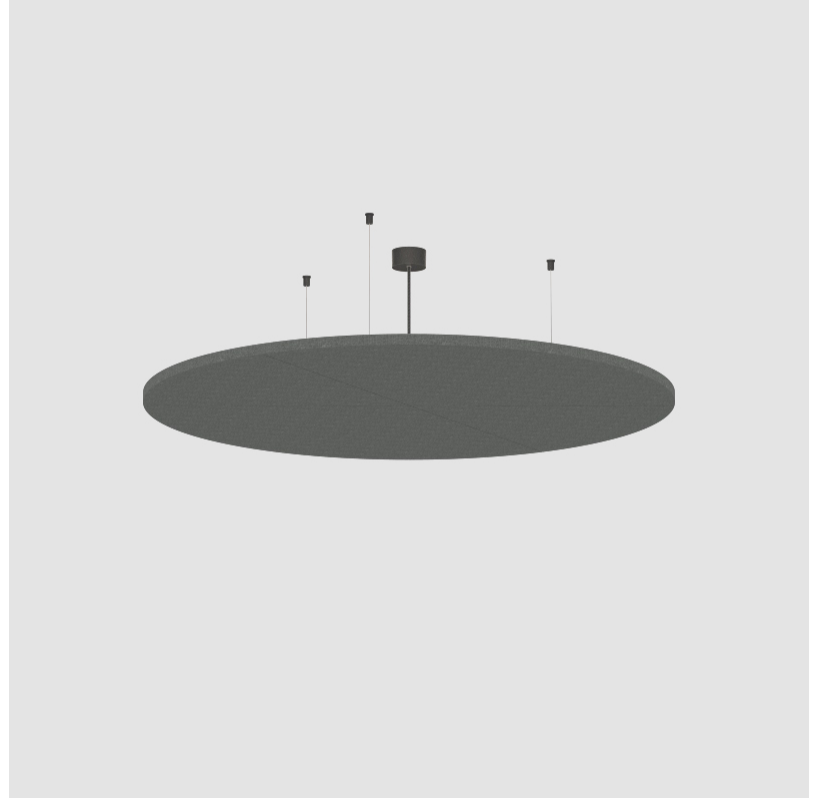

GENERAL

Series: Glorious Acoustic Light Panel
Brand: Prolicht
Division: Architectural
Mounting Type: Suspension
Mounting Location: Ceiling
Subcategory: Acoustic

PHYSICAL

Shape: Round
Diameter (mm): 1246
Diameter (in): 49 1/16
Height (mm): 54
Height (in): 2 1/8
Light Distribution: Indirect
Fixture Finish: SSR / BKV / CWI / CRY / HAB / UFT / ITA / RUA / FTG / MYG / LOD / PUS / FRO / FUP / KIA / POP / BLS / SPG / MEY / GOH / GUM / CHC / COM / ABZ / JAG / OBR / MOS / ROR

Accent Finish: ANC / ASH / BNA / BTC / BZE / CEL / EGG / EVG / FOG / FOS / FST / FUA / IRI / IRO / KHA / LIC / LIM / MER / MSN / MUS / ONX / PEA / PLU / POL / PPY / RAY / ROY / RST / STE / SWD / TAN / TAU

Fixture Material: Aluminum
Cable Details: 2 000mm / 78 3/4" or 6 000mm / 236 1/4" Transparent Cable

ELECTRICAL

Lamp Type: LED (Zhaga Standard)
Input Wattage (W): 23.8
Total Output Wattage (W): 21.8
Dimming: Non-Dimmable
Driver Included: Yes
Driver Location: Integrated
Driver Type: Constant Current - Universal
Driver Class: Class 2
Input Voltage (V): 120 - 277

LED

Max. Delivered Lumen (lm): 1753 / 1771 / 1824 / 1877
Nominal Lumen (lm): 2138 / 2160 / 2225 / 2290
CRI: >90 CRI
Lamp Life (hrs): 50000

OPTICAL

RATINGS AND CERTIFICATIONS

Certified By: CSA Certified to UL and CSA Standards
IP rating: IP20

Ø1246mm 49 1/16"