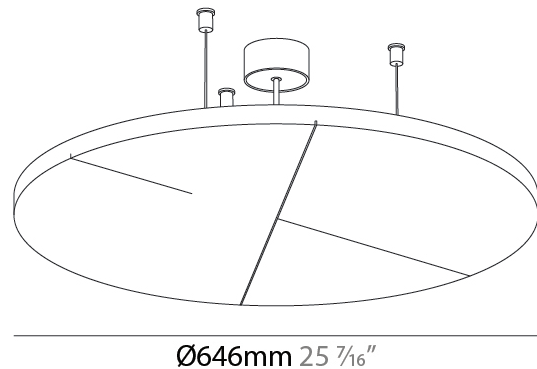

GENERAL

Series: Glorious Acoustic Light Panel
Brand: Prolicht
Division: Architectural
Mounting Type: Suspension
Mounting Location: Ceiling
Subcategory: Acoustic

PHYSICAL

Shape: Round
Diameter (mm): 646
Diameter (in): 27 ⁷/₁₆
Height (mm): 54
Height (in): 2 ¹/₈
Light Distribution: Indirect
Fixture Finish: SSR / BKV / CWI / CRY / HAB / UFT / ITA / RUA / FTG / MYG / LOD / PUS / FRO / FUP / KIA / POP / BLS / SPG / MEY / GOH / GUM / CHC / COM / ABZ / JAG / OBR / MOS / ROR

Accent Finish: ANC / ASH / BNA / BTC / BZE / CEL / EGG / EVG / FOG / FOS / FST / FUA / IRI / IRO / KHA / LIC / LIM / MER / MSN / MUS / ONX / PEA / PLU / POL / PPY / RAY / ROY / RST / STE / SWD / TAN / TAU

Fixture Material: Aluminum
Cable Details: 2 000mm / 78 3/4" or 6 000mm / 236 1/4" Transparent Cable

ELECTRICAL

Lamp Type: LED (Zhaga Standard)
Input Wattage (W): 10
Total Output Wattage (W): 9.1
Dimming: Non-Dimmable
Driver Included: Yes
Driver Location: Integrated
Driver Type: Constant Current - Universal
Driver Class: Class 2
Input Voltage (V): 120 - 277

LED

Max. Delivered Lumen (lm): 701 / 708 / 730 / 751
Nominal Lumen (lm): 855 / 864 / 890 / 916
CRI: >90 CRI
Lamp Life (hrs): 50000

OPTICAL

RATINGS AND CERTIFICATIONS

Certified By: CSA Certified to UL and CSA Standards
IP rating: IP20