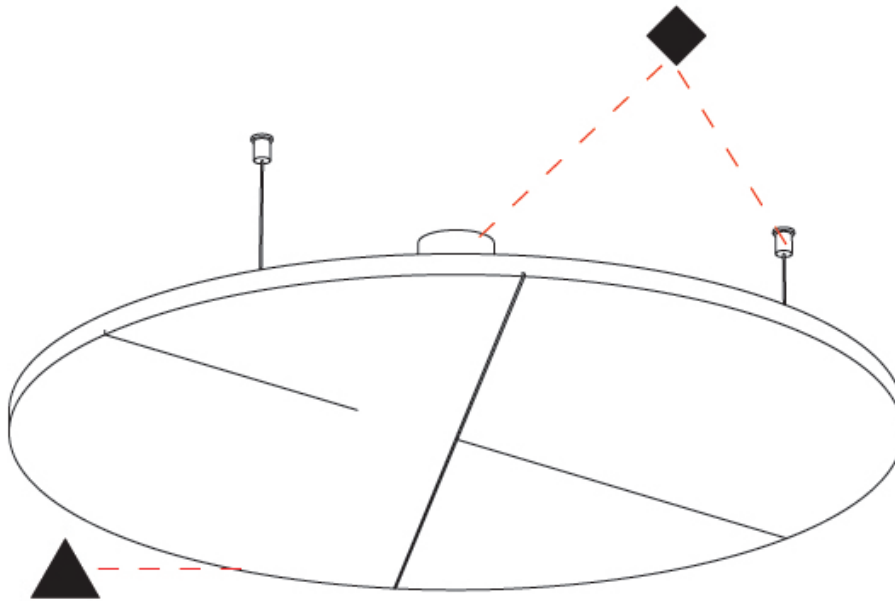

GLORIOUS ACOUSTIC LIGHT PANEL SUSPENSION

A300714-

PROJECT	_____
TYPE	_____
SPECIFIER	_____
QUANTITY	_____
DATE	_____

A